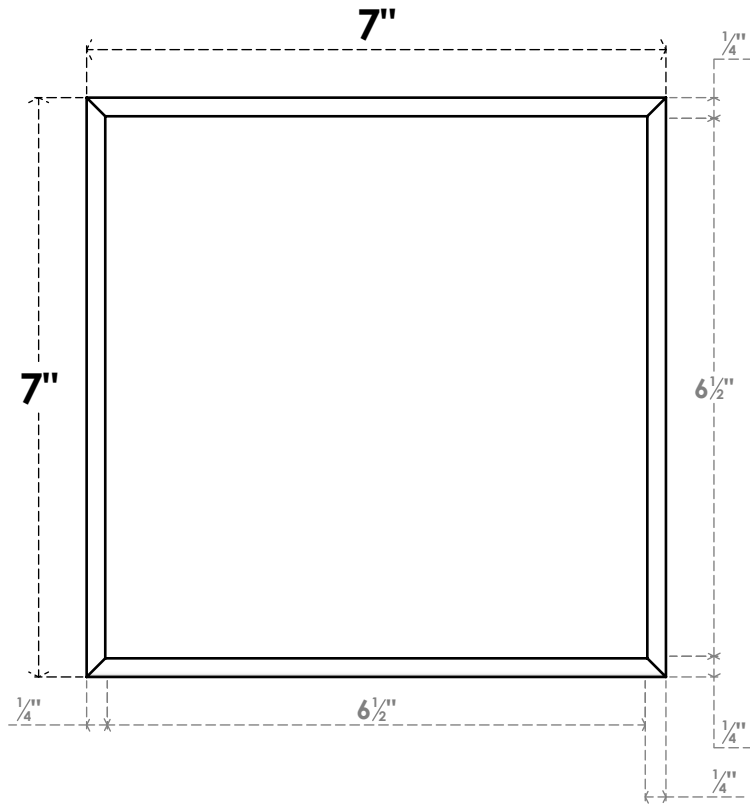

ROSP070X070X050SDG05

7"W X 7"H X 1/2"P STANDARD SEDGWICK ROSETTE WITH ROUNDED EDGE,
ARCHITECTURAL GRADE PVC

FRONT

SIDE

EKENA MILLWORK
2300 WEST MAIN ST.
CLARKSVILLE, TX 75426
TOLL FREE: 866-607-0453
WWW.EKENAMILLWORK.COM