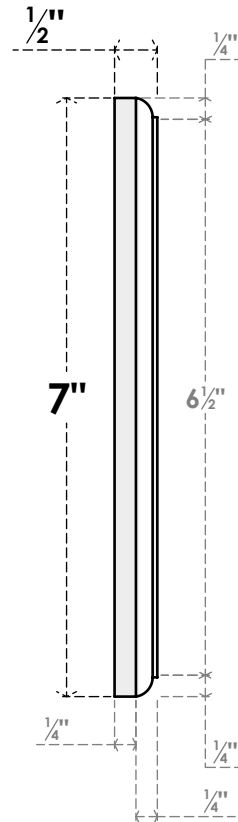

ROSP070X070X050SDG05

7"W X 7"H X 1/2"P STANDARD SEDGWICK ROSETTE WITH ROUNDED EDGE,
ARCHITECTURAL GRADE PVC

FRONT

SIDE

EKENA MILLWORK
2300 WEST MAIN ST.
CLARKSVILLE, TX 75426
TOLL FREE: 866-607-0453
WWW.EKENAMILLWORK.COM

NOTES

1. INSTALLATION TO BE COMPLETED IN ACCORDANCE WITH MANUFACTURER'S SPECIFICATIONS.
2. DRAWING MAY NOT BE TO SCALE
3. THIS DRAWING IS INTENDED FOR DESIGN AND PLANNING PURPOSES ONLY.
4. ALL INFORMATION CONTAINED HEREIN WAS CURRENT AT THE TIME OF DEVELOPMENT BUT MUST BE REVIEWED AND APPROVED BY THE PRODUCT MANUFACTURER TO BE CONSIDERED ACCURATE.
5. ARCHITECTURAL GRADE PVC PRODUCTS ARE MADE FROM EXPANDED CELLULAR PVC AND COME NATURALLY WHITE BUT MAY BE PAINTED